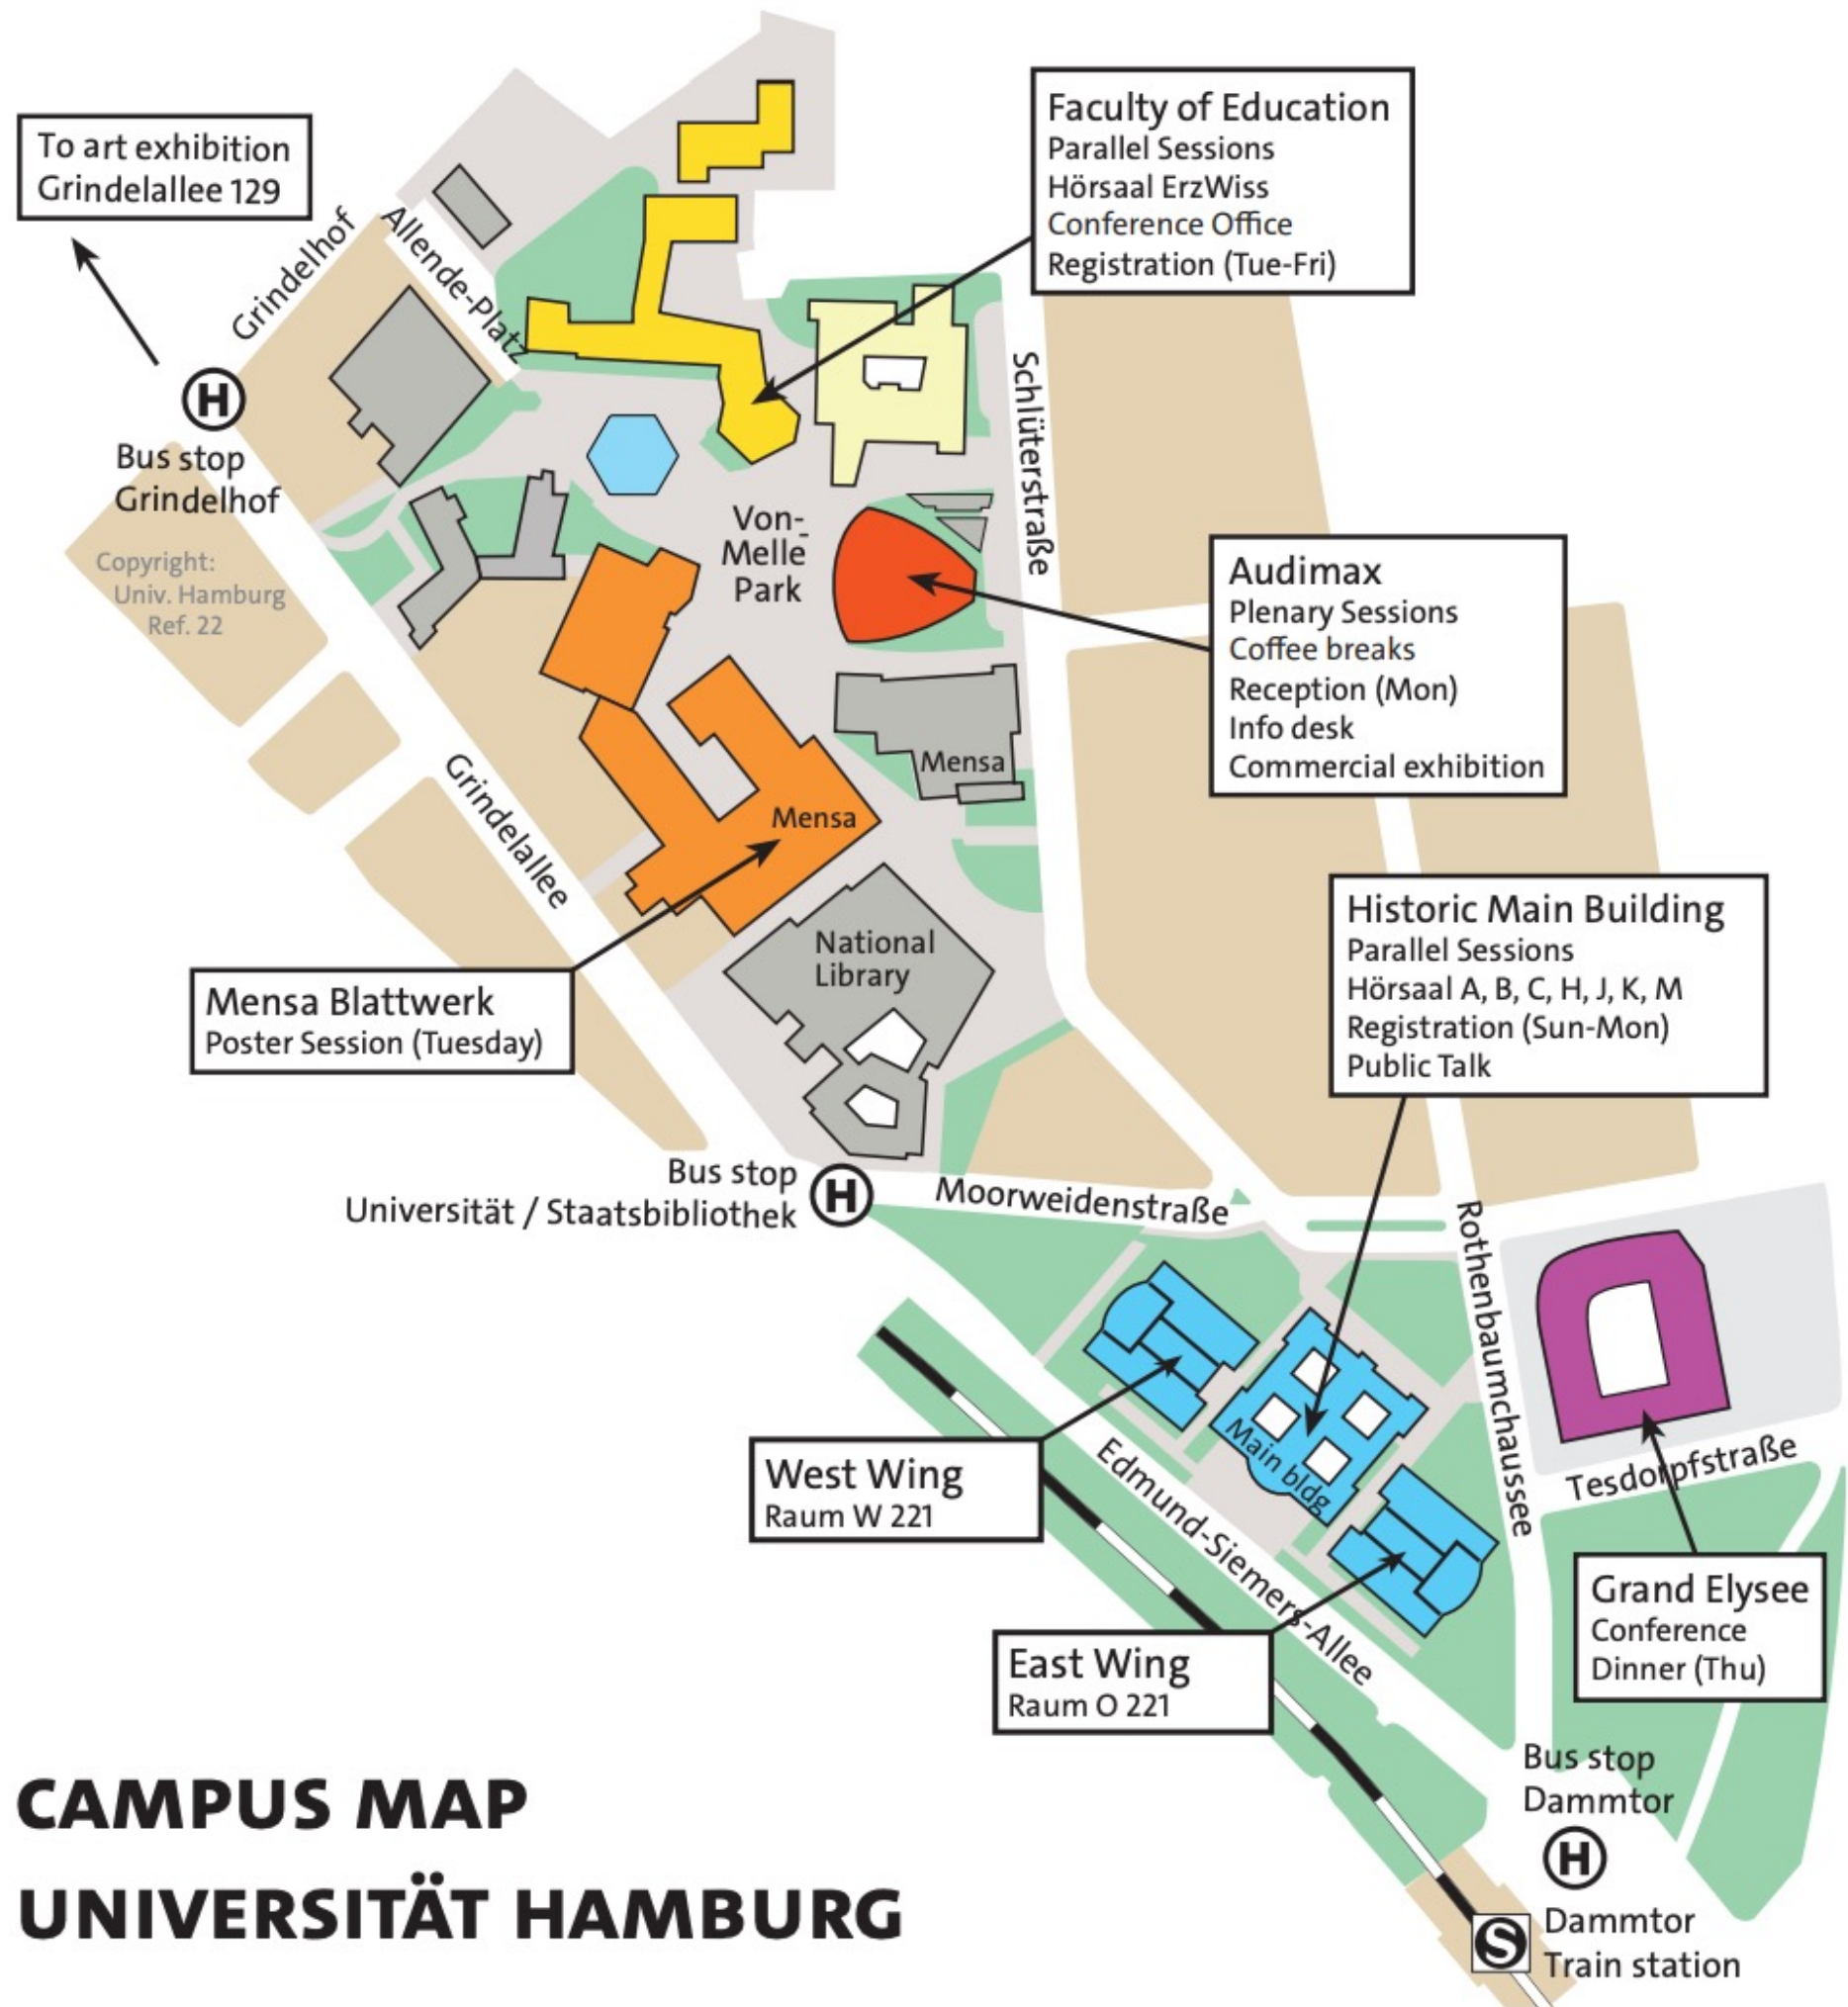

Locations of lecture halls

- **Audimax**
 - Von-Melle-Park 4
 - see 'Campus Map Universität Hamburg' (next page)
- **Hörsaal ErzWiss**
 - Von-Melle-Park 8, Faculty of Education
 - see 'Campus Map Universität Hamburg' (next page)
 - ground floor on the right
 - also called 'Anna-Siemsen-Hörsaal'
- **Historic Main Building**
 - Edmund-Siemers-Allee 1
 - **Hörsaal A**
 - 'Ernst-Cassirer-Hörsaal'
 - see 'lecture halls in the historic main building' (last page)
 - **Hörsaal B**
 - 'Agathe-Lasch-Hörsaal'
 - see 'lecture halls in the historic main building' (last page)
 - **Hörsaal C**
 - Erwin-Panofsky-Hörsaal'
 - see 'lecture halls in the historic main building' (last page)
 - **Hörsaal H**
 - 'Eduard-Heimann-Hörsaal'
 - see 'lecture halls in the historic main building' (last page)
 - **Hörsaal J**
 - 'Magdalene-Schoch-Hörsaal'
 - see 'lecture halls in the historic main building' (last page)
 - **Hörsaal M**
 - 'Emi-Artin-Hörsaal'
 - see 'lecture halls in the historic main building' (last page)
- **Raum W221 (West Wing)**
 - Edmund-Siemers-Allee 1, Flügelbau West
 - modern extension of the main building in the west
 - see 'Campus Map Universität Hamburg' (next page)
 - located on 2nd floor
- **Raum O221 (East Wing)**
 - Edmund-Siemers-Allee 1, Flügelbau Ost
 - modern extension of the main building in the east
 - see 'Campus Map Universität Hamburg' (next page)
 - located on 2nd floor

CAMPUS MAP UNIVERSITÄT HAMBURG

lecture halls in the historic main building